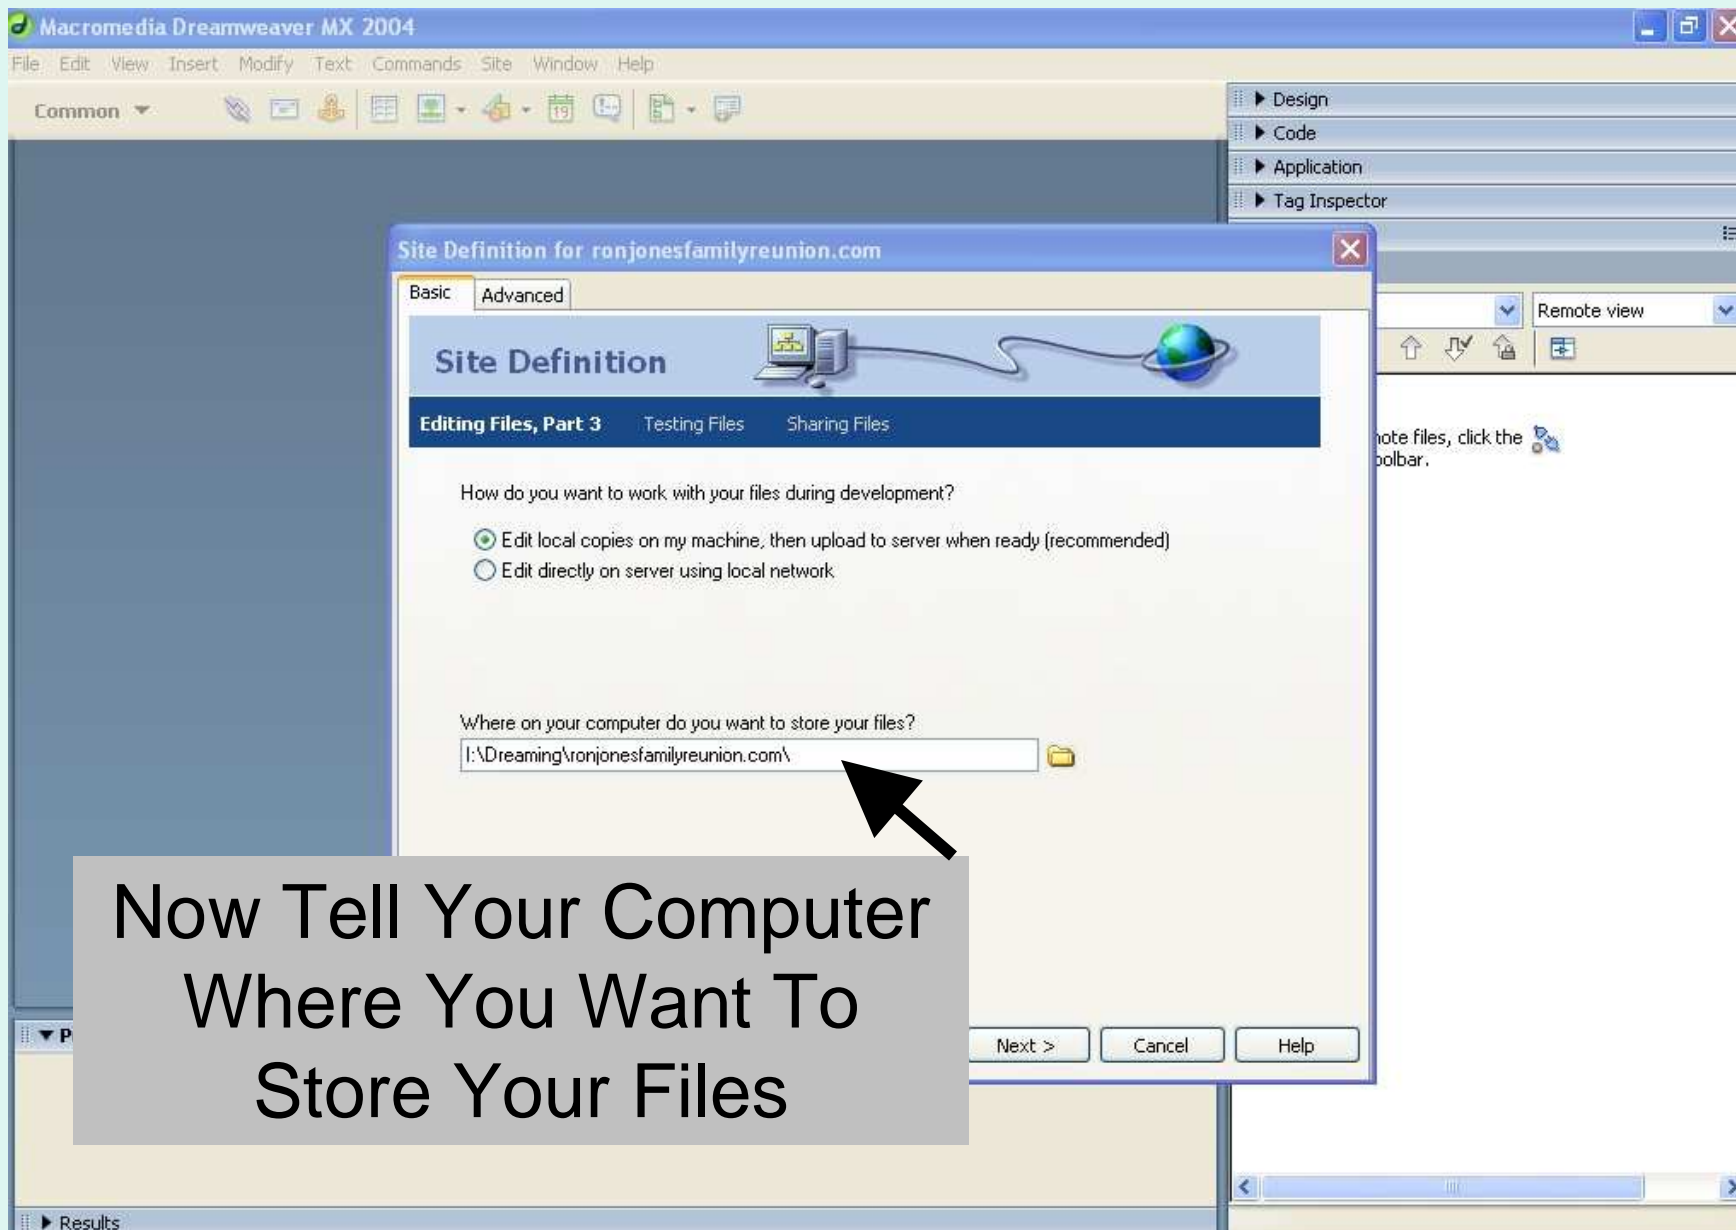

Properties

Results

start

Inbox - Outlook Express

Macromedia Dreamw...

4:03 PM

Now Choose The Top Button Again, "Edit On My Machine"

- Choose: “None”