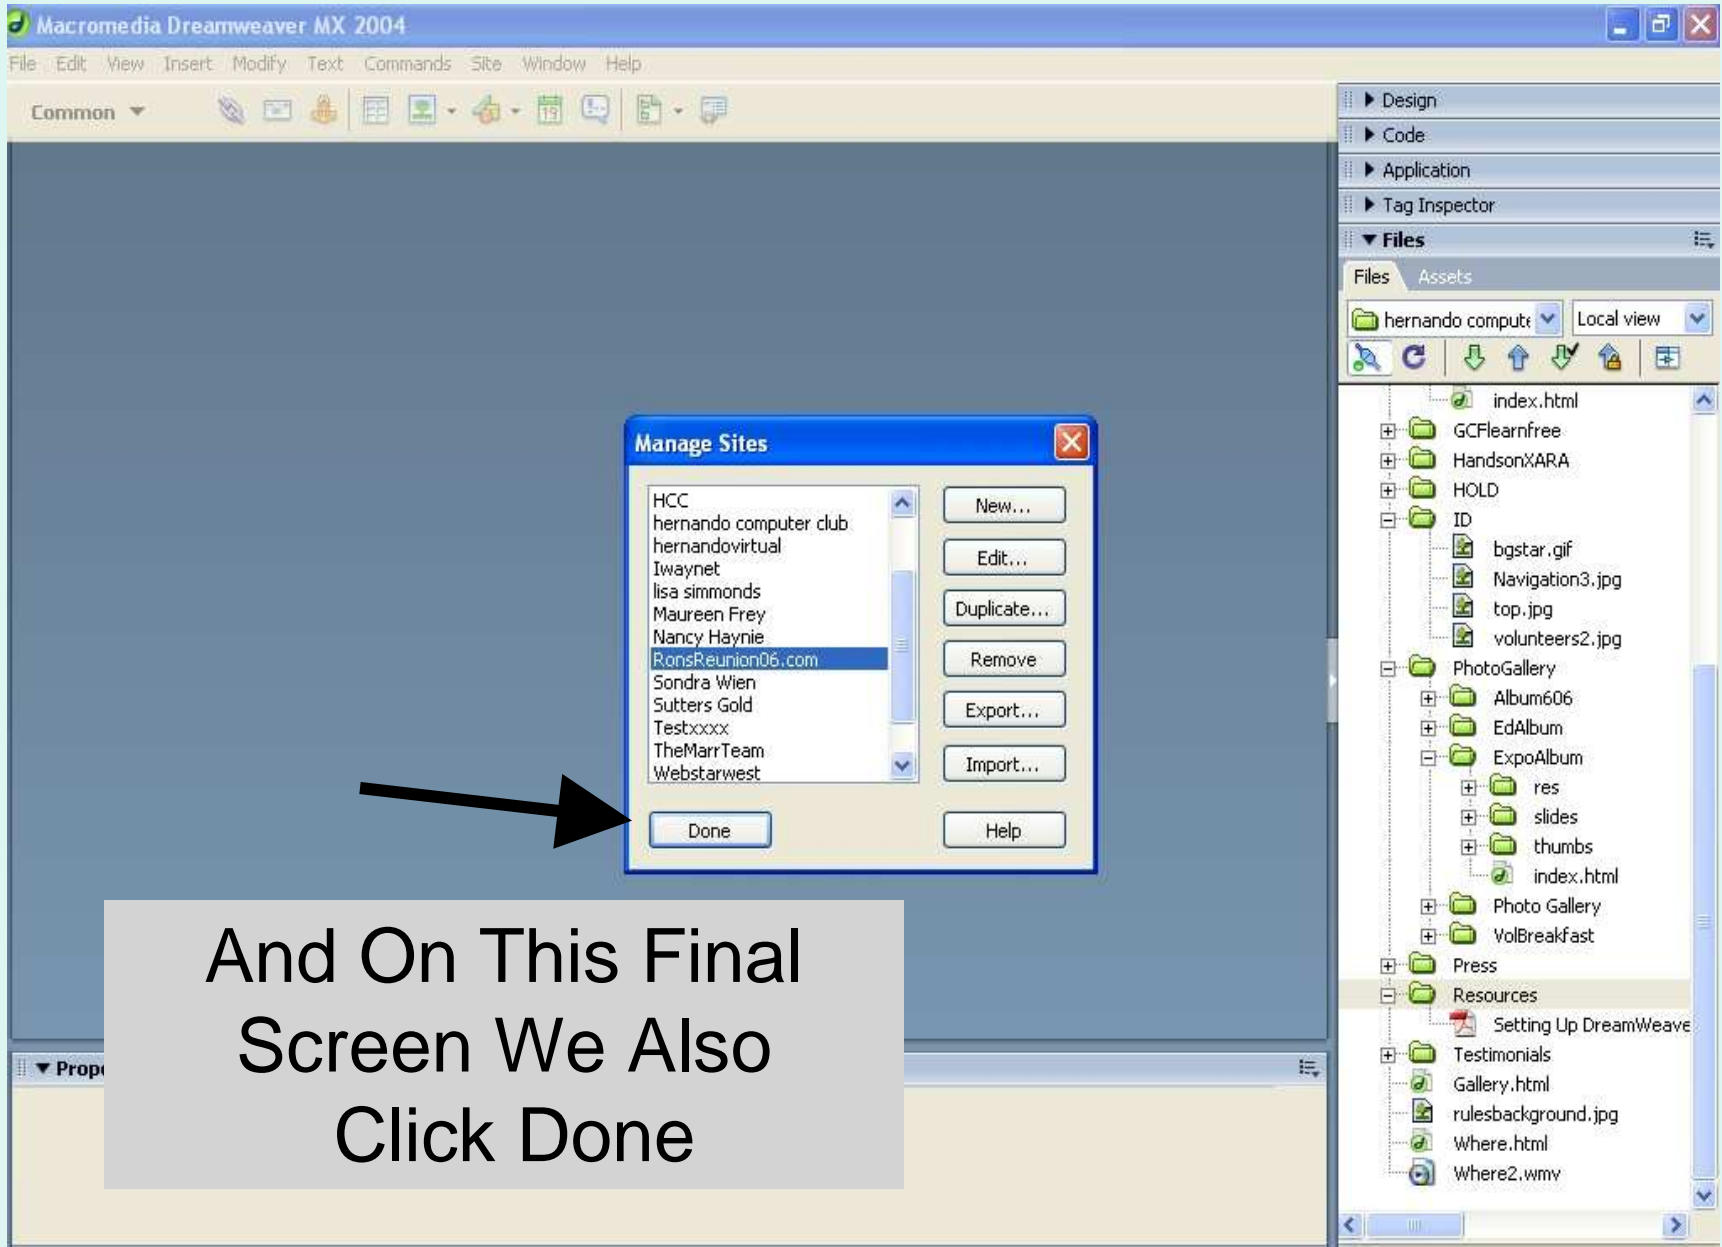

And On This Final
Screen We Also
Click Done