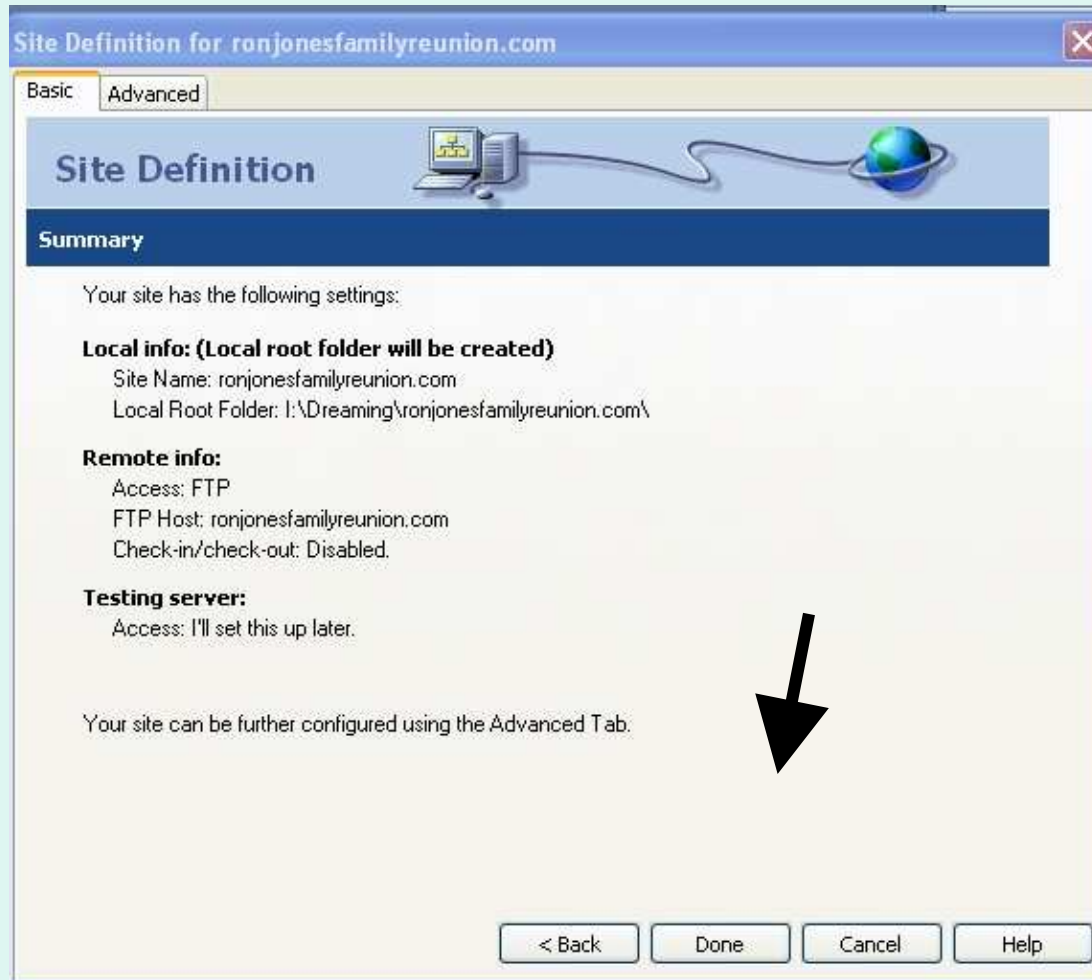

Properties

Results

start

Inbox - Outlook Express

Macromedia Dreamw...

4:03 PM

Now Choose The Top Button Again, "Edit On My Machine"

- Choose: “None”