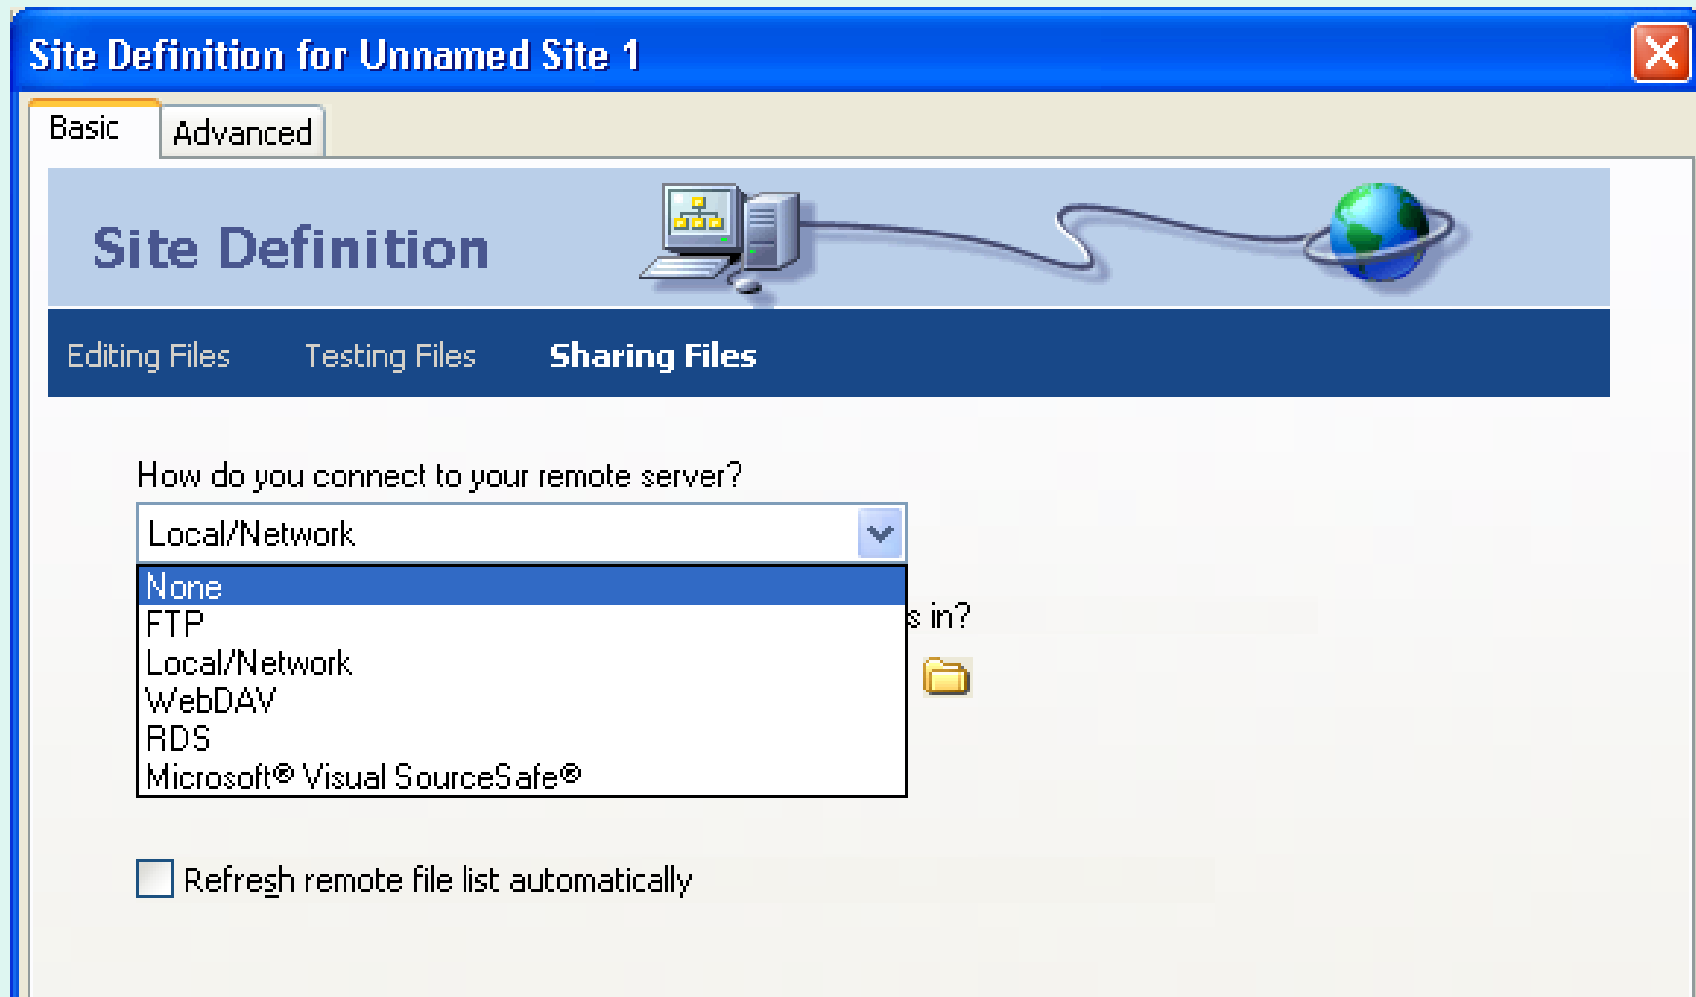

Properties

Results

start

Inbox - Outlook Express

Macromedia Dreamw...

4:03 PM

Now Choose The Top Button Again, "Edit On My Machine"

- Choose: “None”